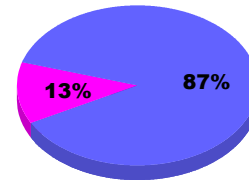

Gender Comparison 2012-2013

Jul/Aug/Sep

Legend: Male (Blue), Female (Purple)