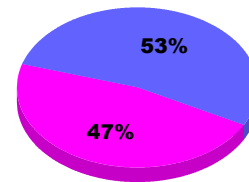

Gender Comparison 2012-2013

Jul/Aug/Sep

Legend: Male (Blue), Female (Magenta)